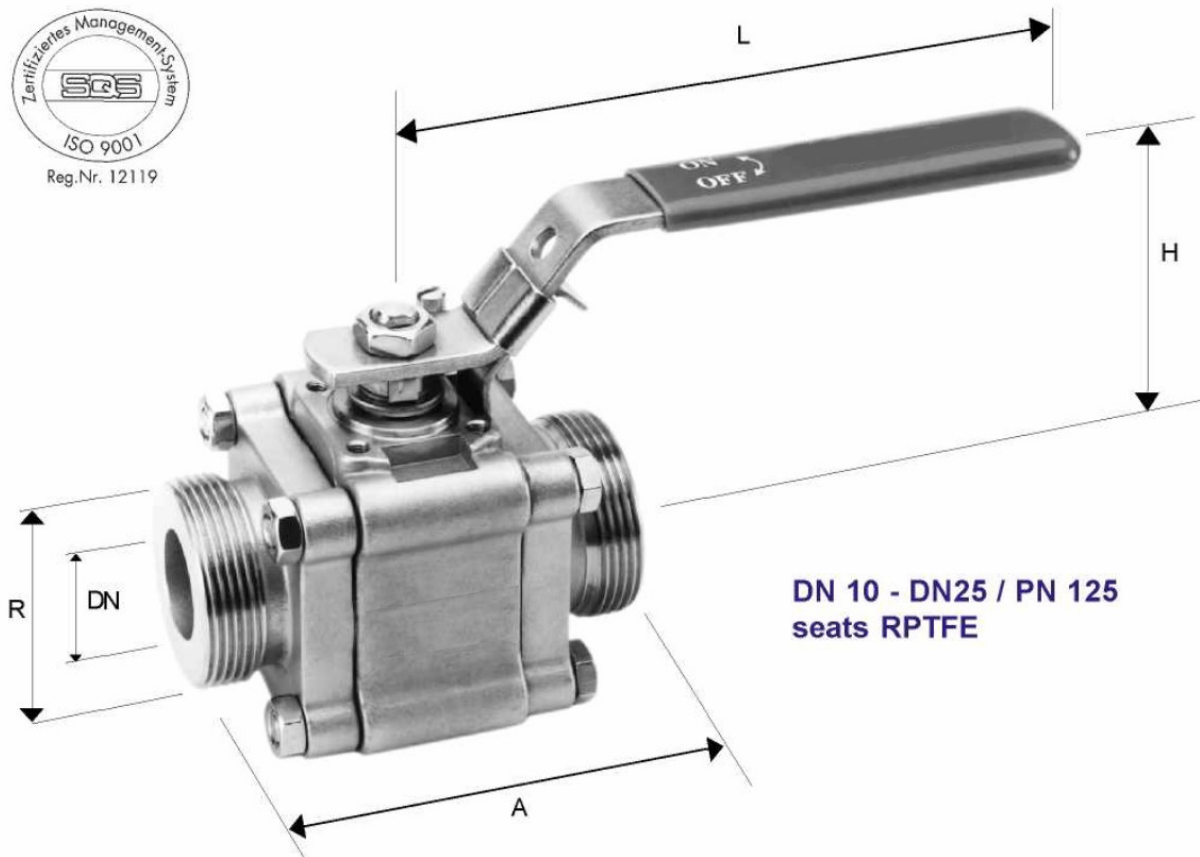

3-PIECE BALLVALVE SERIES 20, FIG. 22

Full Port - male threaded end caps
stainless steel A351CF8M

DN	R	A	L	H	weight kg
10	3/4"	70	130	64	0.65
15	1"	85	130	70	0.90
20	1 1/4"	100	130	80	1.50
25	1 1/2"	110	165	80	2.25