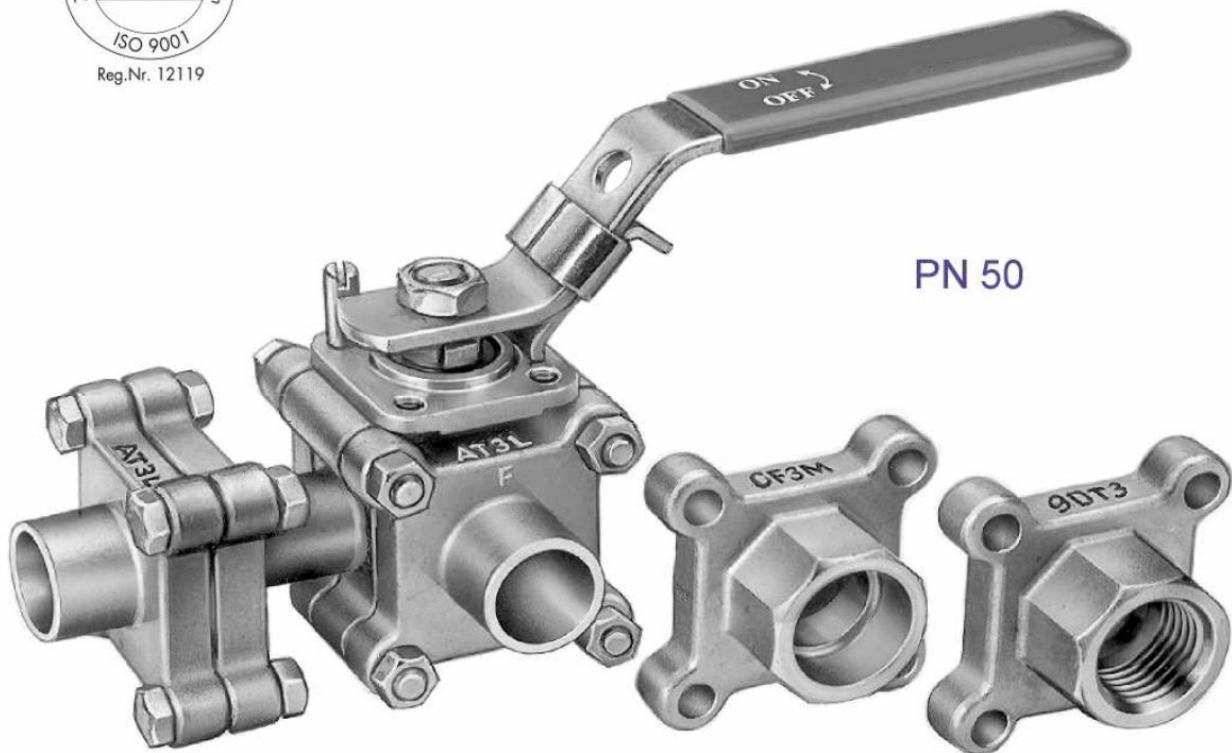

3-WAY BALLVALVE SERIES 20L

Horizontal - L-Port full / reduced Bore Stainless
steel A351CF8M Carbon steel A216 WCB

DN 15 - DN 40 full bore
DN 20 - DN 50 reduced bore

Material code, dimensions see main datasheet Series 20

Standard
Seats / body seals RPTFE
Stem packing CPTFE

moca.intervalle industriegrosshandel

Palmstrasse 6 - 79539 Loerrach - Germany
Tel.: +49 (0)7621 43418 - Fax: +49 (0)7621 2276
e-mail: info@moca-web.de