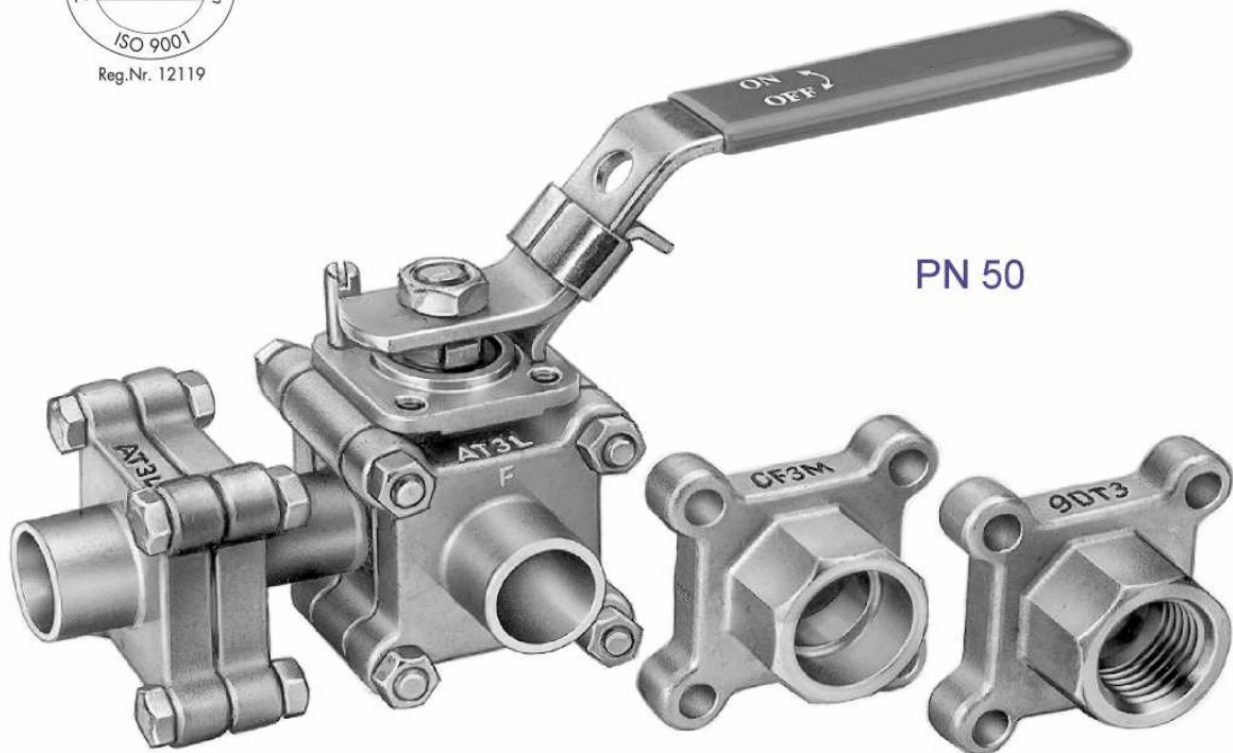

# 3-WAY BALLVALVE SERIES 20L

Horizontal - L-Port    full / reduced Bore Stainless  
steel A351CF8M    Carbon steel A216 WCB

DN 15 - DN 40    full bore  
DN 20 - DN 50    reduced bore

Material code, dimensions see main datasheet Series 20

Standard  
Seats / body seals RPTFE  
Stem packing    CPTFE

**moca.intervalle industriegrosshandel**

Palmstrasse 6 - 79539 Loerrach - Germany  
Tel.: +49 (0)7621 43418 - Fax: +49 (0)7621 2276  
e-mail: [info@moca-web.de](mailto:info@moca-web.de)